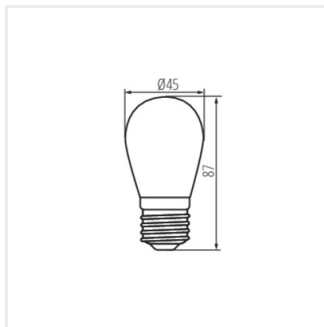

ST45 LED

LED fényforrás

ST45 LED E27