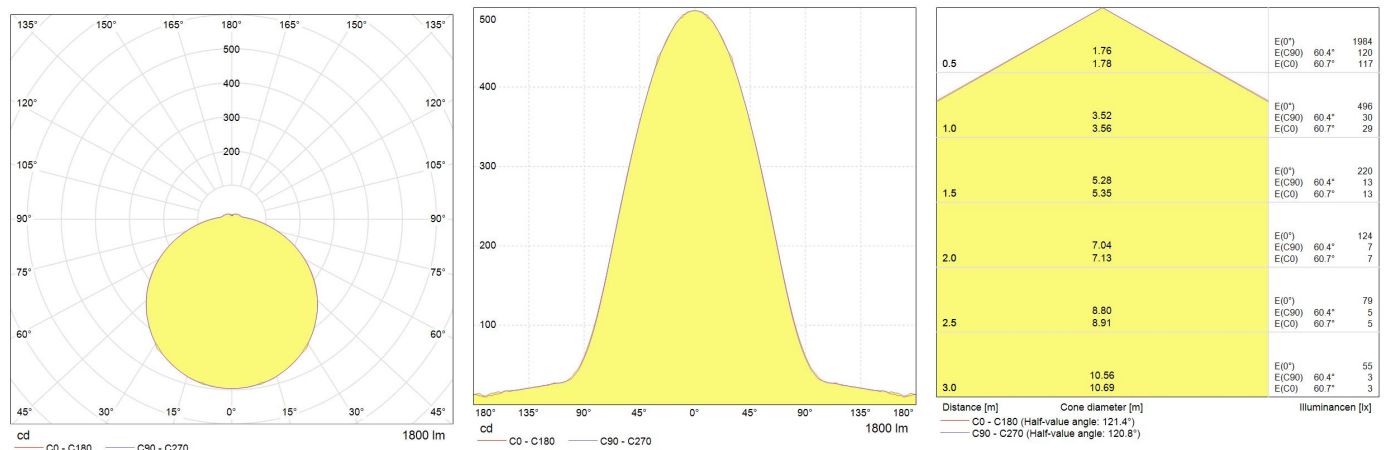

Electrical data

IEC protection class	Class I
Operating voltage [V]	220-240V
Nominal lamp power factor	>0.5

Logistic data

Box quantity	1
Shipment	Standard
Product status	Available

Light distribution

Downloads & Links

[Go to the catalog site (HTTP)](#)

[Datasheet (PDF)](#)

[Installation guide (PDF)](#)

[Images (HTTP)](#)

[DoC Document (PDF)](#)